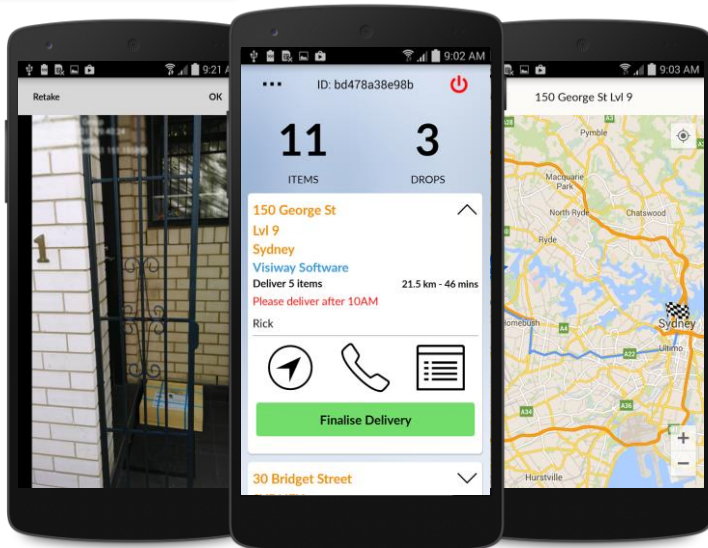

Easy Drop, Proof of Delivery Mobile Application

Easy Drop

An Interactive and user friendly Proof of Delivery Mobile App valued by drivers for its ease of use and simplify their work.

APP OVERVIEW

Easy Drop is an easy to use proof of delivery solution for delivery drivers with trip planning features.

With Easy Drop you can manage your Delivery Schedule, Plan for the fastest routes and be up to date with real time traffic conditions.

Working for any country. Currently, real time traffic data is only available in NSW /Australia and the coverage has been planned to be extended (for any country) in the near future.

LOCATE APP ON GOOGLE PLAY STORE

<https://play.google.com/store/apps/details?id=com.ozpoint.easydrop&hl=en&rdid=com.ozpoint.easydrop>

APP SCREENS